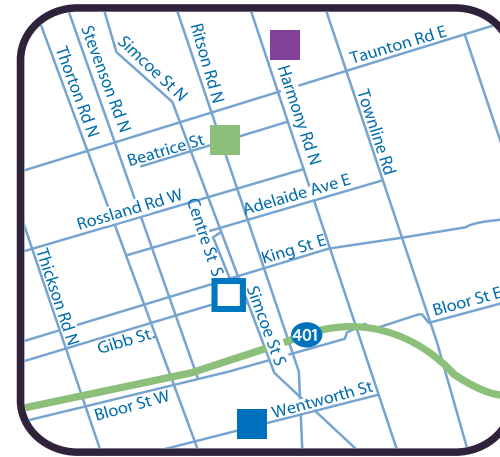

McLaughlin Branch

65 Bagot Street L1H 1N2

Monday - Thursday 10 - 8

Friday - Sunday 10 - 5

Jess Hann Branch

199 Wentworth St. W. L1J 6P4

Sunday & Monday CLOSED

Tuesday - Thursday 10 - 9

Friday & Saturday 10 - 5

Northview Branch

250 Beatrice Street E. L1G 7T6

Sunday & Monday CLOSED

Tuesday - Thursday 10 - 9

Friday & Saturday 10 - 5

Legends Centre Branch

1661 Harmony Rd. N. L1H 7K5

Monday - Friday 9 - 9

Saturday & Sunday 9 - 6

905-579-6111

www.oshawalibrary.on.ca

**Having
Difficulty
Reading?
Collections,
tools & Services**

**Read it
YOUR
Way!**

OSHAWA
Public Libraries
far more than you expect